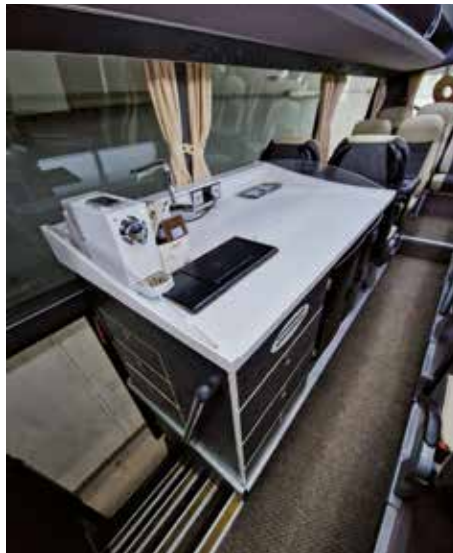

MAN Barbi

- ✓ 35 Comfort seating
- ✓ Technically advanced safety package
- ✓ TV, CD and much more
- ✓ Modern galley

- ✓ WC with washing facilities
- ✓ Environmentally friendly and low-noise Euro 6 engine
- ✓ Ski case and/or trailer